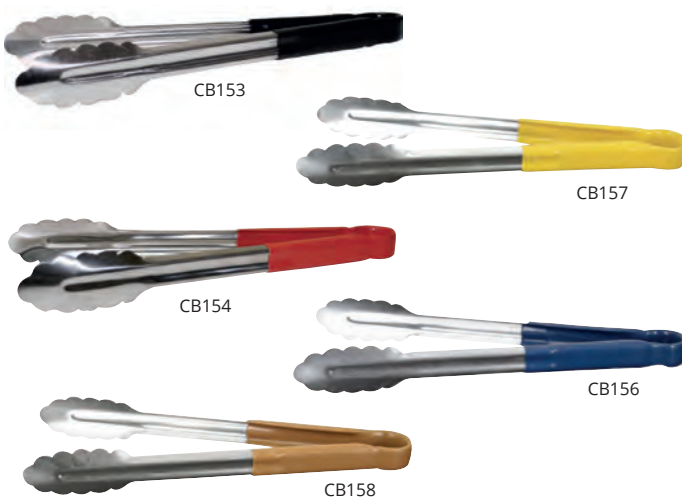

S480 Pizza Peel Large Pack
Each

Hygiplas Colour Coded 11" Serving Tongs

Prevent cross contamination in your kitchen with these stainless steel serving tongs from Hygiplas. Colour coded, the tongs help staff easily identify and use the correct equipment for each food type, reducing the spread of dangerous bacteria. The innovative design also means there are no recesses or folds that can harbour microbes, making it easy to clean and keep hygienic. The handles also offer a comfortable, secure grip to help you serve vegetables with speed and accuracy.