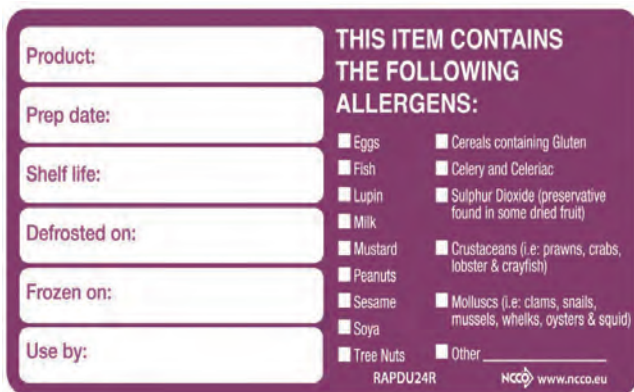

Removable Allergy Labels

This 50mm label helps call attention to potential allergens in an efficient way while sharing important date and use-by information. Removable adhesive makes labels durable while still being easy to take off.

		Pack
RAPDU24R	50x100mm	Each