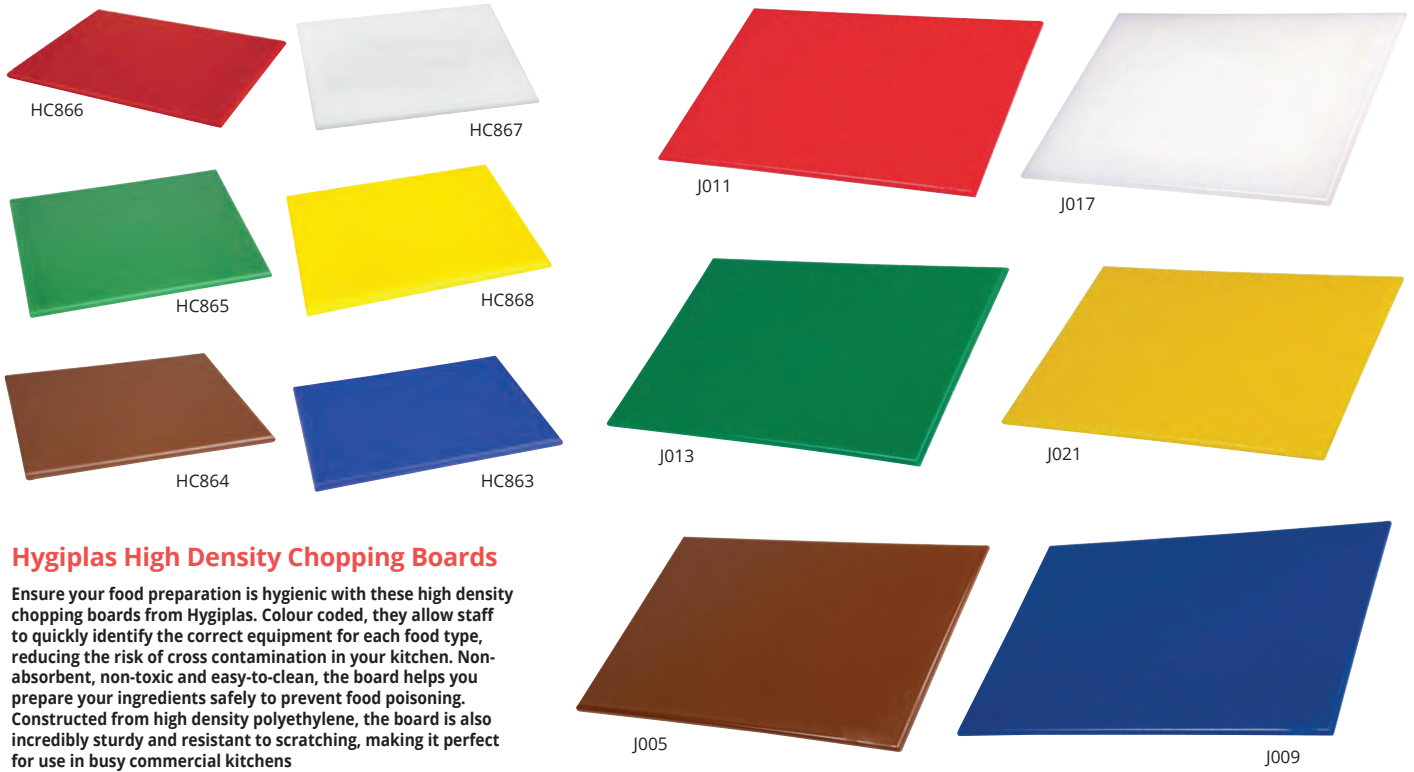

Pack
CB153	Black	Each
CB157	Yellow	Each
CB154	Red	Each
CB156	Blue	Each
CB158	Brown	Each

Hygiplas High Density Chopping Boards

Ensure your food preparation is hygienic with these high density chopping boards from Hygiplas. Colour coded, they allow staff to quickly identify the correct equipment for each food type, reducing the risk of cross contamination in your kitchen. Non-absorbent, non-toxic and easy-to-clean, the board helps you prepare your ingredients safely to prevent food poisoning. Constructed from high density polyethylene, the board is also incredibly sturdy and resistant to scratching, making it perfect for use in busy commercial kitchens

225 x 300 x 12mm		Pack	600 x 450 x 12mm		Pack
HC866	Red	Each	J011	Red	Each
HC867	White	Each	J017	White	Each
HC865	Green	Each	J013	Green	Each
HC868	Yellow	Each	J021	Yellow	Each
HC864	Brown	Each	J005	Brown	Each
HC863	Blue	Each	J009	Blue	Each