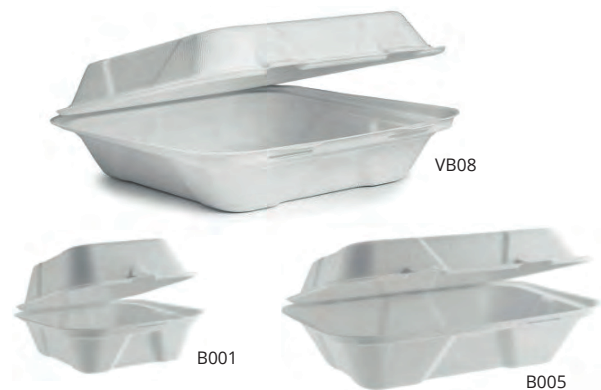

Clamshell Boxes

Vegware's clamshell boxes are made from bagasse, an eco-friendly alternative to polystyrene. This natural material has great thermal properties but doesn't trap condensation like plastic, so food stays hot and crispy.

		Pack
B001	7 x 5" Clamshell	500
B003	6" Burger Box	500
B005	5" Burger Box	500
VA-SH89	9 x 6" Clamshell	500
VB08	8" Square Lunch Box	500