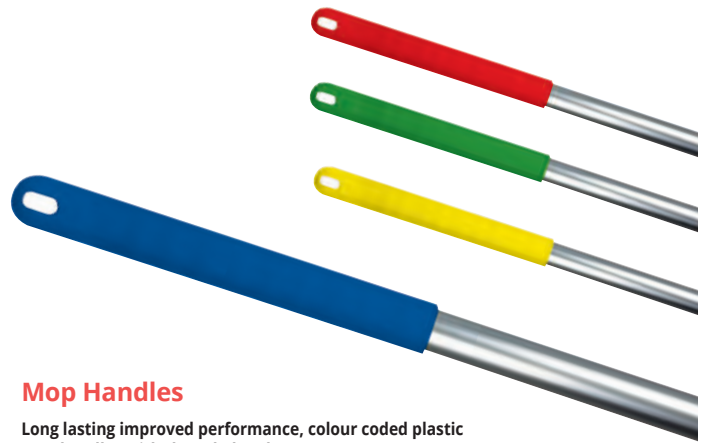

### 180g Mop Heads

Long lasting improved performance, colour coded plastic mop heads with threaded socket.

- Screws on to the mop handle, washable.

	Pack	Colour	Handle	Pack
CNT00707	Each	Blue	CNT00783	Each
CNT00745	Each	Red	CNT00820	Each
CNT00493	Each	Green	CNT00494	Each
CNT00769	Each	Yellow	CNT00844	Each